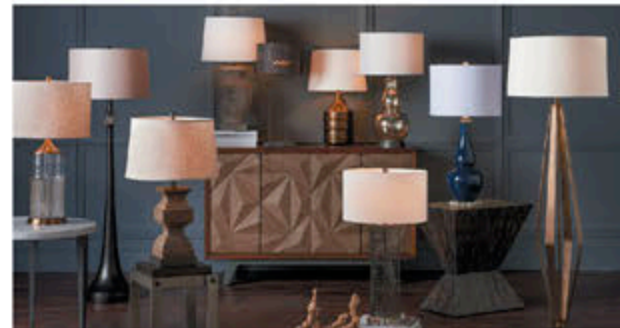

POWER AND/OR airform™ UPGRADES AVAILABLE ON ALL RECLINING STYLES

free!

DESIGN SERVICES
Schedule your free design consultation today

La-Z-Boy is the official furniture provider of Ronald McDonald House Charities®

Expedited delivery on in-stock items

Corner of Orchard and Irving
1200 N. Orchard St. in Boise
208-433-9000

L A Z B O Y FURNITURE GALLERIES®

Live life Comfortably.®

Easy Financing Options Available!

Store Hours:
M-F 10-7 • Sat 10-6
• Sun Closed •

Connect with us: